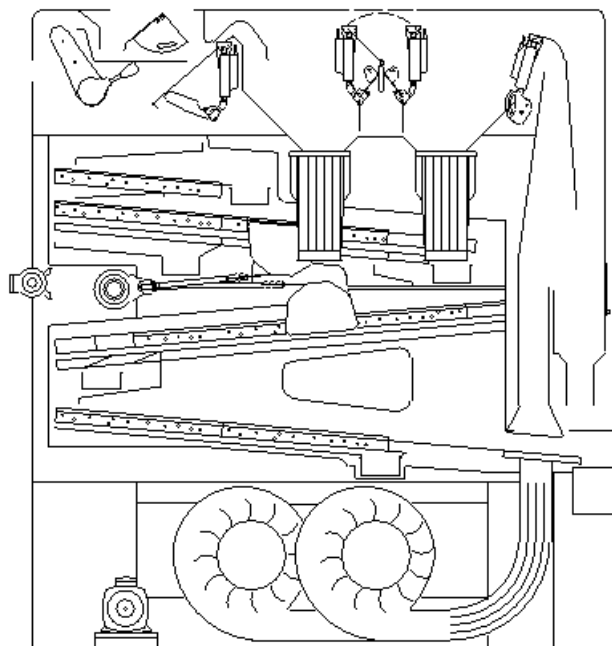

AIR-SCREEN CLEANER DELTA SUPER 104

GENERAL

Brand	Cimbria
Designation	Air-screen cleaner
Model	DELTA Super 104
Use	Industry
Application	Fine cleaning of cereal grains, grass seeds, pulses, oilseeds etc.

PERFORMANCE

Note: Capacities may vary for different impurity and moisture contents.

DIMENSIONS

Screen area, total	7 m ²
Screen size	1 250×800 mm (7 pcs)
Overall length	3 018 mm
Overall height	3 108 mm
Overall width	1 883 mm